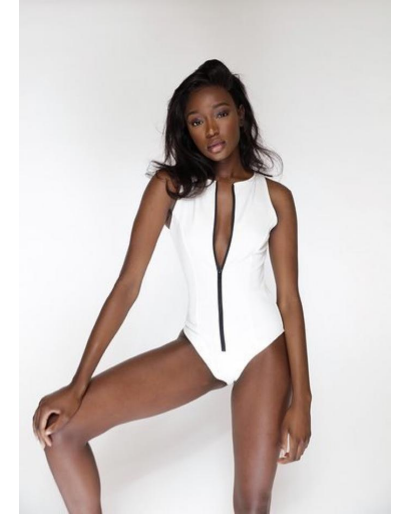

Antavenus Diop

Height : 5'9" / 175 cm | Waist : 22.5" / 57 cm | Hips : 34.5" / 87 cm | Shoe : EU / UK | Hair Colour : Dark Black | Eyes : Brown

ONE

CLIC
SERVICES

Antavenus Diop

Height : 5'9" / 175 cm | Waist : 22.5" / 57 cm | Hips : 34.5" / 87 cm | Shoe : EU / UK | Hair Colour : Dark Black | Eyes : Brown