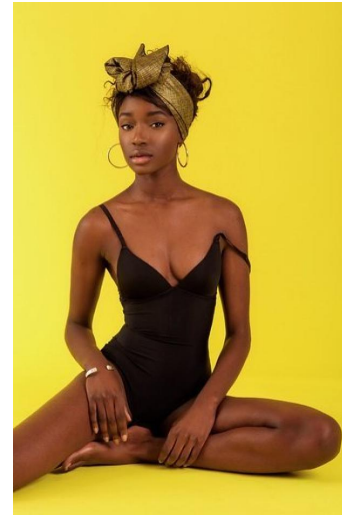

Antavenus Diop

Height : 5'9" / 175 cm | Waist : 22.5" / 57 cm | Hips : 34.5" / 87 cm | Shoe : EU / UK | Hair Colour : Dark Black | Eyes : Brown

ONE

CLIC
SERVICES

Antavenus Diop

Height : 5'9" / 175 cm | Waist : 22.5" / 57 cm | Hips : 34.5" / 87 cm | Shoe : EU / UK | Hair Colour : Dark Black | Eyes : Brown